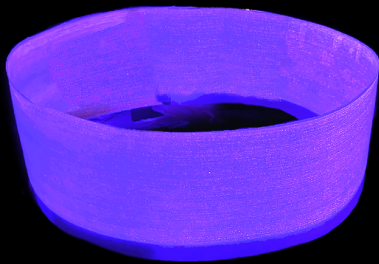

high-tech
textile
solutions

THE ILLUMINATING FABRIC

KANVASLIGHT®

IBEX 2021

Innovation
Award Winner

CAMX 2022

Most Creative
Design Award

DAME

Design
Award

Kanvaslight has entered into the composites industry and increased their presence in the textile industry by partnering with companies including Structural Composites Inc. and Spradling. With new products such as Beacon and LamLight, and introducing new RGBW Light Injectors and Optical Wires, the Kanvaslight of last IBEX has grown into an even greater and more innovative product than ever before.

CAMX

2022 Ace Award Winner

GIVING LIGHT, STRUCTURE

LamLight is the first illuminating Composite.
Composites just got brighter!

ILLUMINATE YOUR FLOORING & UPHOLSTERY

BEACON
illuminate your upholstery.

has brought light to places that were never thought possible before.