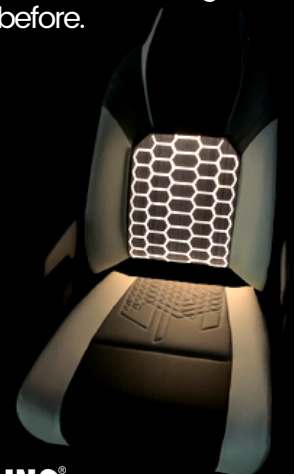

Design
Award

Kanvaslight has entered into the composites industry and increased their presence in the textile industry by partnering with companies including Structural Composites Inc. and Spradling. With new products such as Beacon and LamLight, and introducing new RGBW Light Injectors and Optical Wires, the Kanvaslight of last IBEX has grown into an even greater and more innovative product than ever before.

CAMX

2022 Ace Award Winner

GIVING LIGHT, STRUCTURE

LamLight is the first illuminating Composite.
Composites just got brighter!

ILLUMINATE YOUR FLOORING & UPHOLSTERY

BEACON
illuminate your upholstery.

has brought light to places that were never thought possible before.